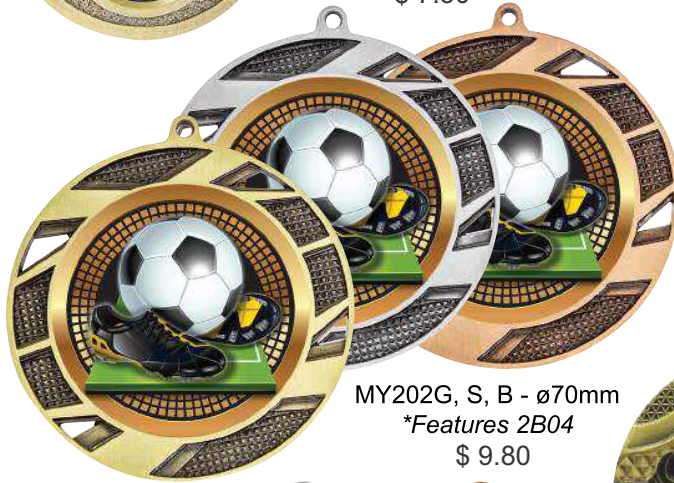

WM780A - 170mm \$ 28.25

WM780B - 190mm \$ 34.95

WM780C - 210mm \$ 40.75

Husky Series

HY980A - 185mm \$ 12.95

Eco Scroll Medal
MMY280G, S - ø70mm
\$ 9.80

Prestige Medal
MMJ580G, S - ø70mm
\$ 9.80

**Football
Logo Crystal**
WC080 - 135mm
\$ 45.25

Hologram Crystal
2 sizes
CH880S - 130mm
CH880L - 180mm

MJ80G - ø60mm
\$ 18.50

Prestige Medal Combo
SC80-H
*Includes medal & box
\$ 24.50

**Crystal Pedestal
Theme**

3 sizes

UC80A - 240mm \$ 49.25

UC80B - 265mm \$ 56.95

UC80C - 290mm \$ 62.70

**Budget Crystal
Theme**

3 sizes

UB80A - 125mm \$ 22.25

UB80B - 160mm \$ 27.95

UB80C - 175mm \$ 30.70

PRICES INCLUDE ENGRAVING AND CLUB INSERTS
PRICES EXCLUDE GST

ME308G, S, B - ø50mm
*Features 1B80
\$ 7.50

MY201G, S, B - ø70mm
*Features 2B80
\$ 9.80

MY202G, S, B - ø70mm
*Features 2B04
\$ 9.80

ME304G, S, B - ø50mm
*Features 1B04
\$ 7.50

NEW

Tudor
MY104G, S, B - ø50mm
\$ 7.50

NEW

Mosaic Medal
MY680G - ø50mm
\$ 7.90